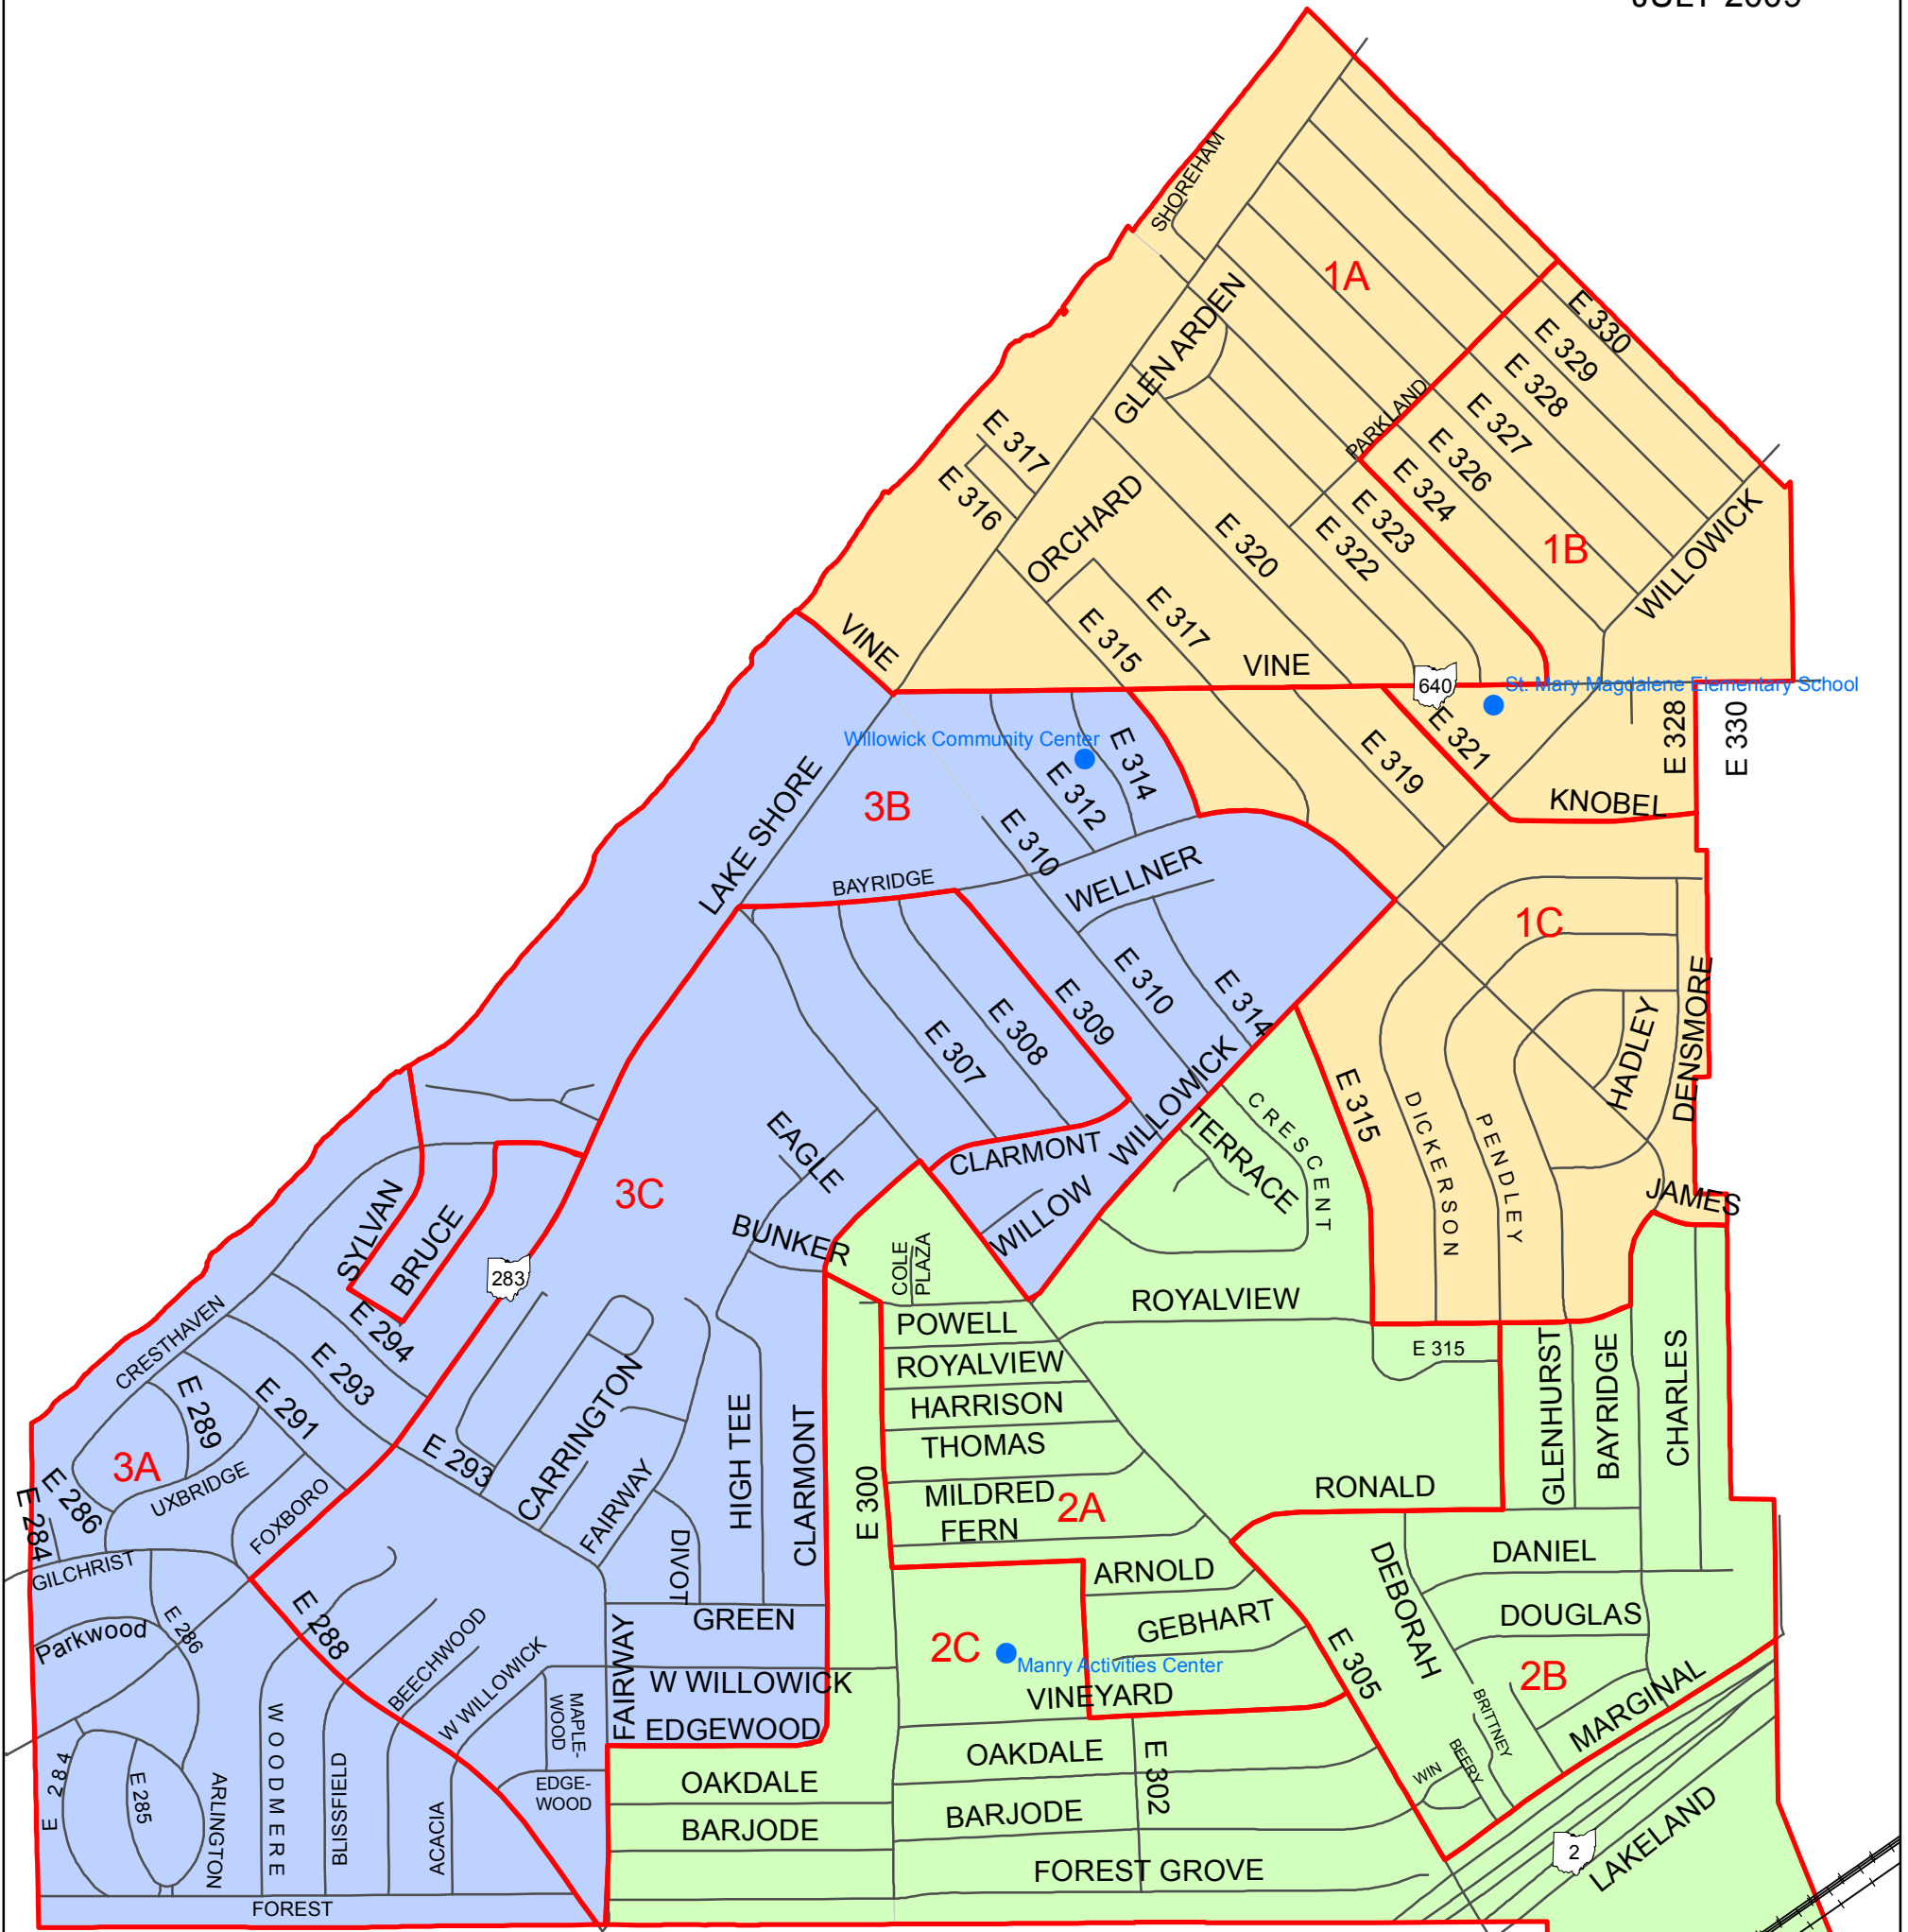

# City of Willowick

Lake County Board of Elections  
Adopted July, 2009

1 inch = 1,000 feet  
JULY 2009

Polling Locations	Address
1A St. Mary Magdalene School	32114 Vine Street
1B St. Mary Magdalene School	32114 Vine Street
1C St. Mary Magdalene School	32114 Vine Street
2A Manly Activities Center	30100 Arnold Drive
2B Manly Activities Center	30100 Arnold Drive
2C Manly Activities Center	30100 Arnold Drive
3A Community Center	321 East 314 Street
3B Community Center	321 East 314 Street
3C Community Center	321 East 314 Street

**Legend**

- Poll Locations
- Precinct Lines
- Ward 1
- Ward 2
- Ward 3

This map was prepared by the Lake County GIS Department  
Richard J. Kotapish, Director [www.lakegis.org](http://www.lakegis.org)

Lake County assumes no legal responsibility for the information contained on this map.  
Users noting errors or omissions are encouraged to contact the Lake County GIS Department at (440) 350 - 5943.