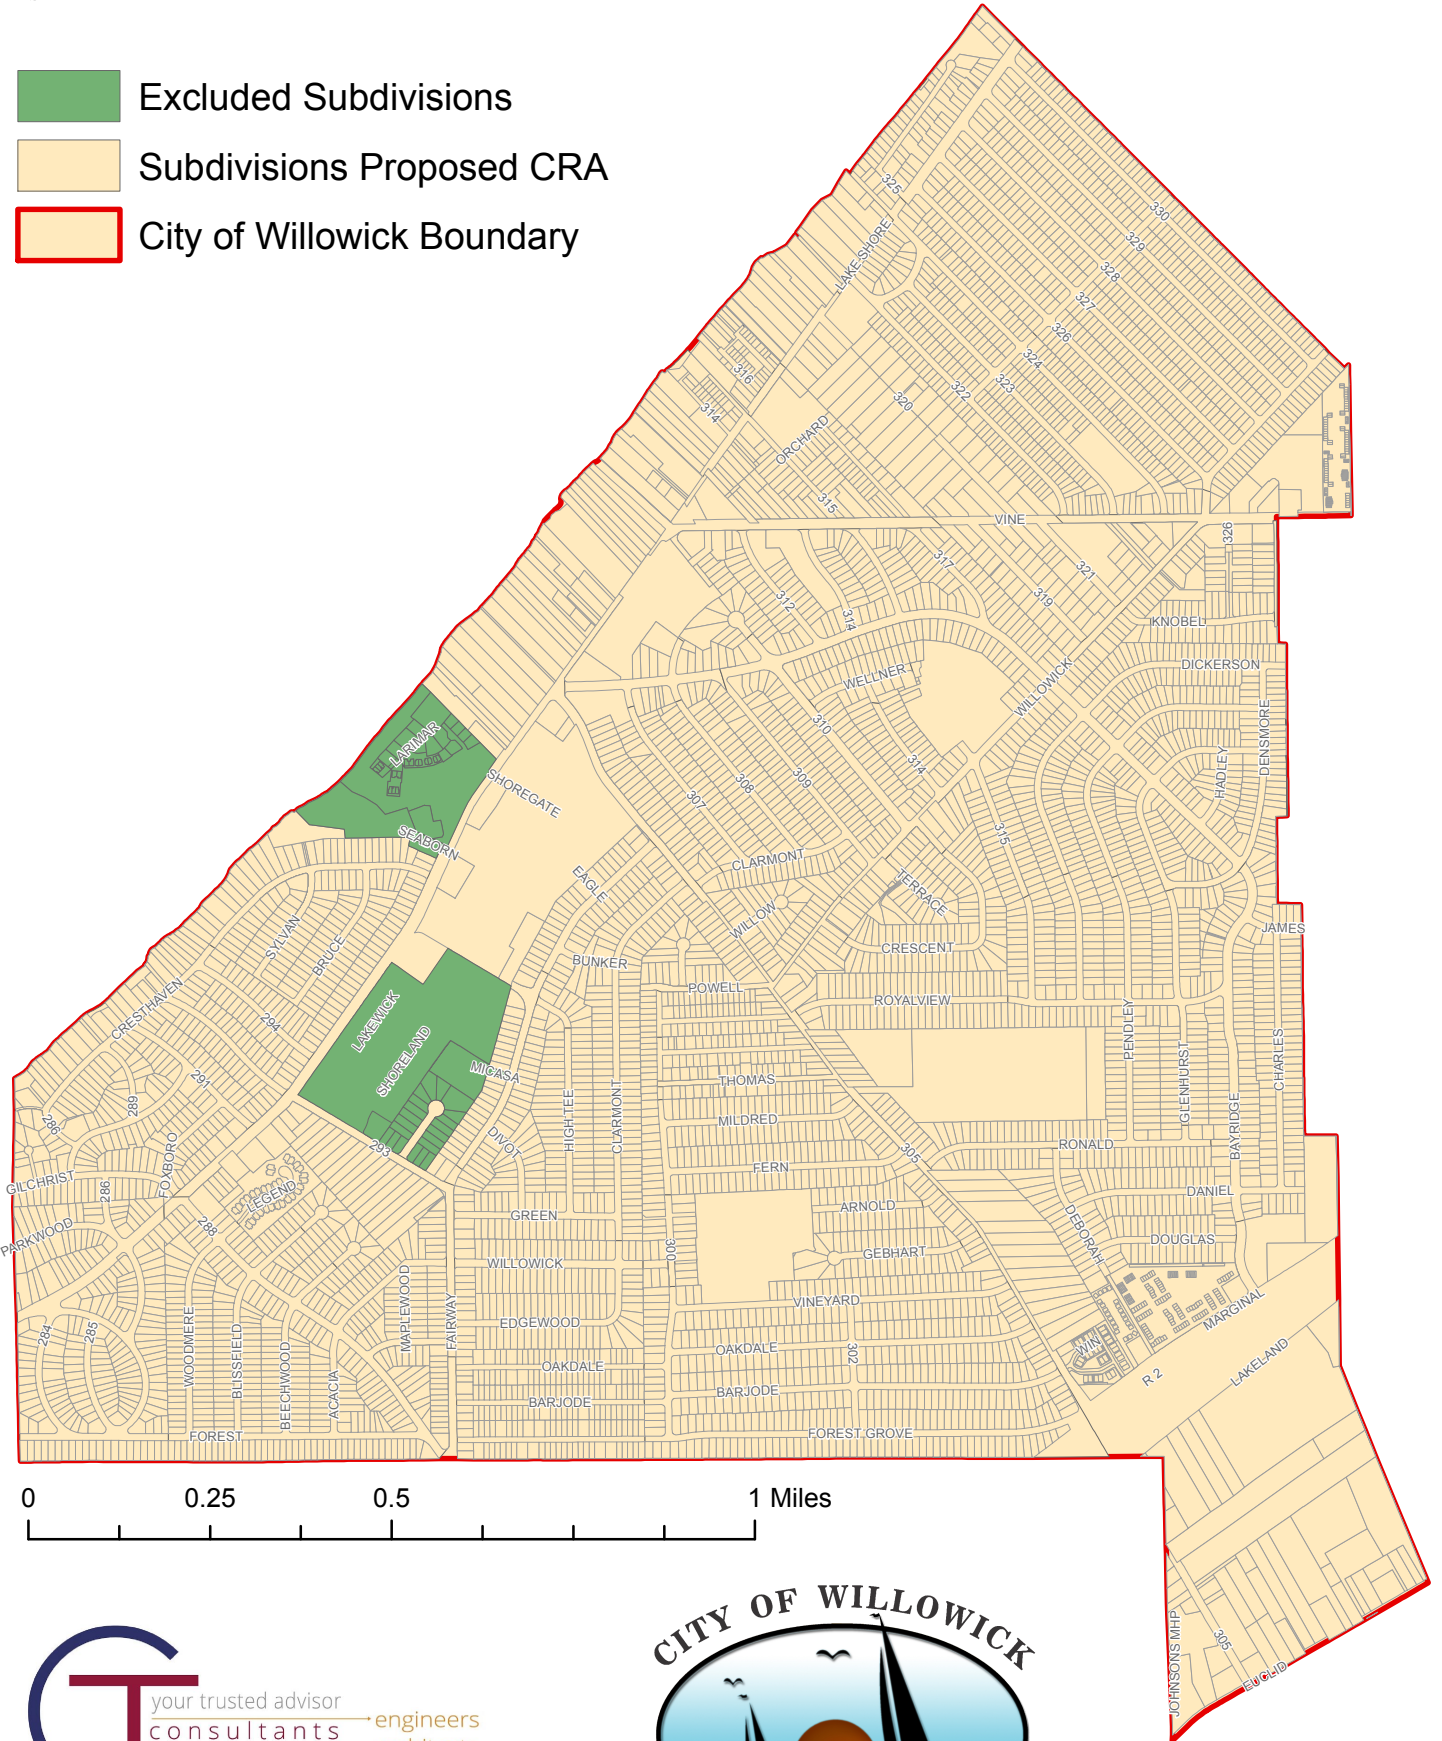

ATTACHMENT E - 2

-  Excluded Subdivisions
-  Subdivisions Proposed CRA
-  City of Willowick Boundary

0 0.25 0.5 1 Miles