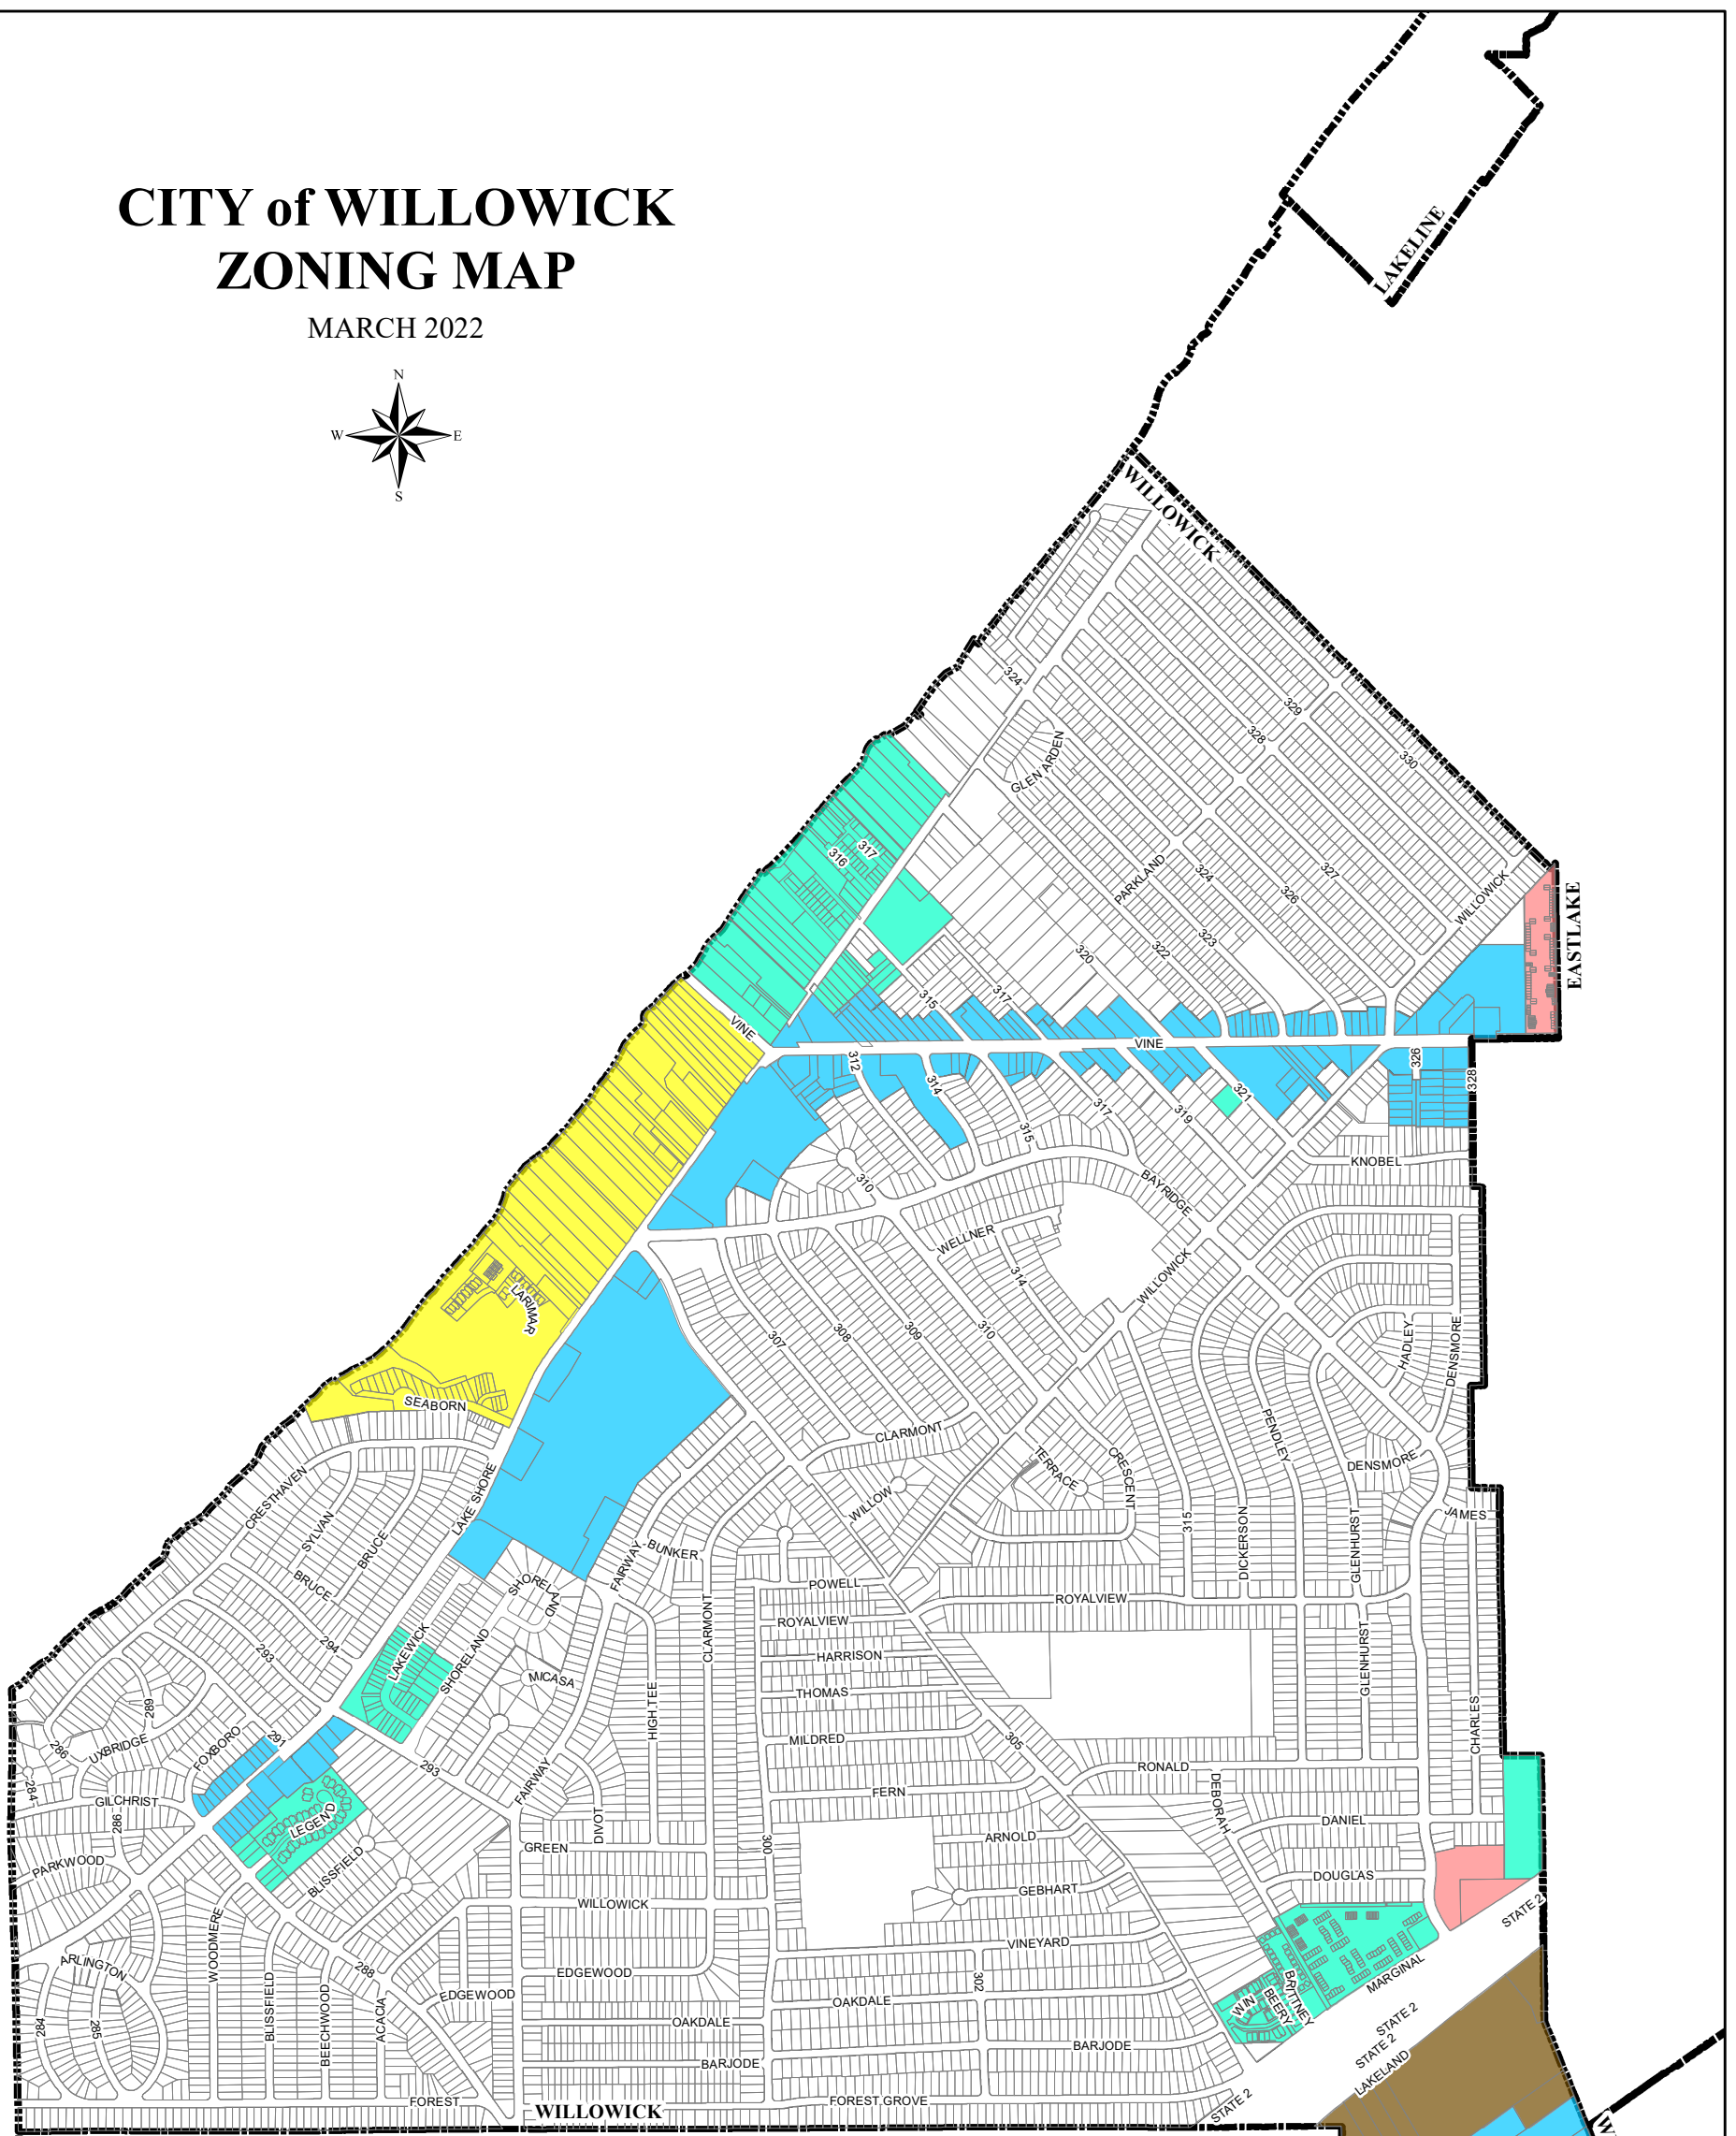

# CITY of WILLOWICK ZONING MAP

MARCH 2022

## LEGEND (Willowick City Code Reference)

- SINGLE FAMILY DISTRICT (SECTION 1137)
- MULTI FAMILY DISTRICT (SECTION 1139)
- MULTI USE DISTRICT (SECTION 1141)
- APARTMENT DISTRICT (SECTION 1143)
- RETAIL DISTRICT (SECTION 1145)
- INDUSTRIAL DISTRICT (SECTION 1147)