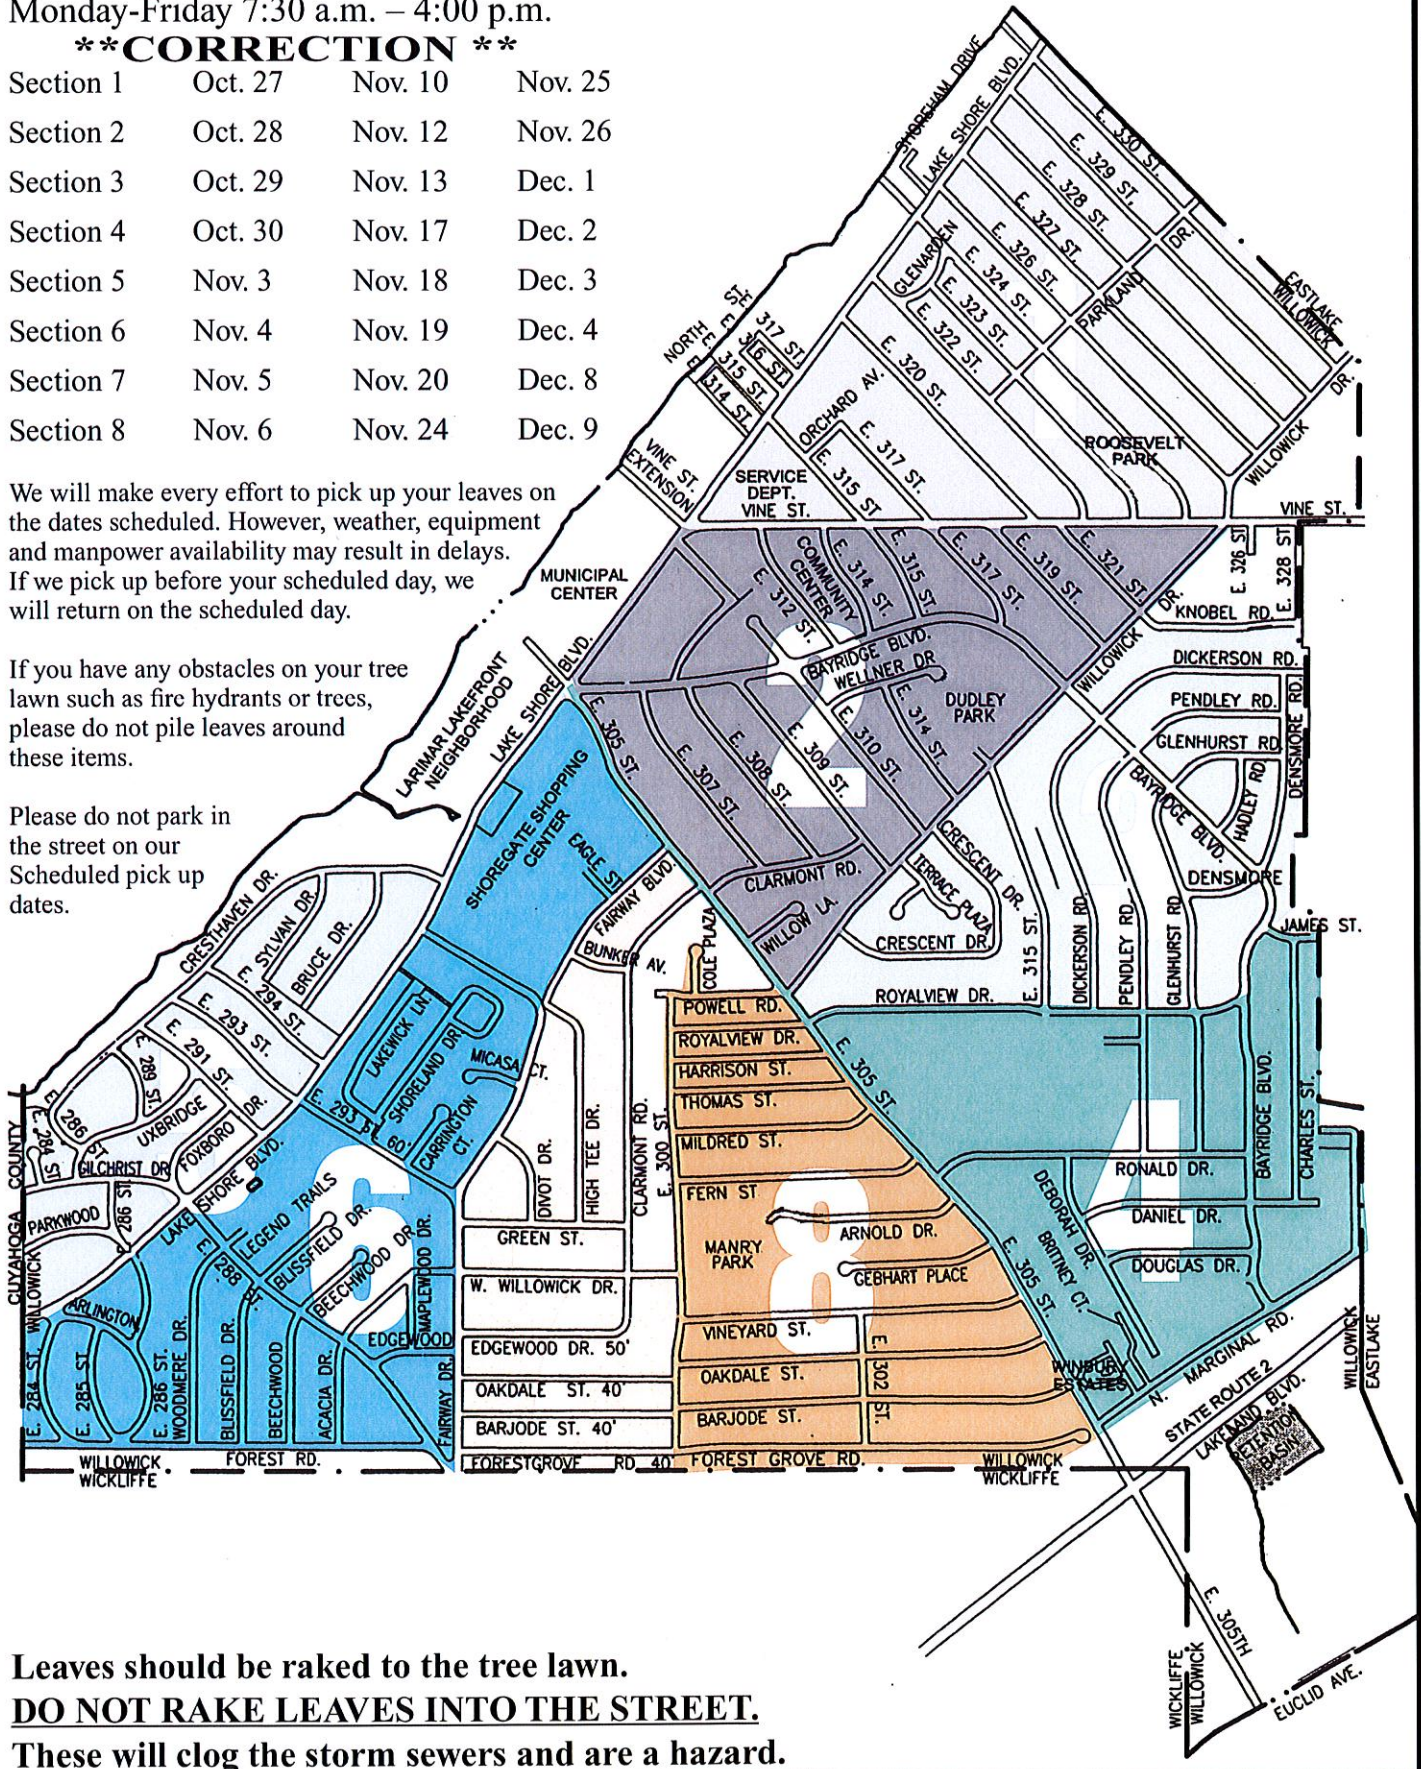

2014 Willowick Leaf Pickup Schedule

For information, call the Service Department at 585-0963
Monday-Friday 7:30 a.m. – 4:00 p.m.

CORRECTION

Section 1	Oct. 27	Nov. 10	Nov. 25
Section 2	Oct. 28	Nov. 12	Nov. 26
Section 3	Oct. 29	Nov. 13	Dec. 1
Section 4	Oct. 30	Nov. 17	Dec. 2
Section 5	Nov. 3	Nov. 18	Dec. 3
Section 6	Nov. 4	Nov. 19	Dec. 4
Section 7	Nov. 5	Nov. 20	Dec. 8
Section 8	Nov. 6	Nov. 24	Dec. 9

We will make every effort to pick up your leaves on the dates scheduled. However, weather, equipment and manpower availability may result in delays. If we pick up before your scheduled day, we will return on the scheduled day.

If you have any obstacles on your tree lawn such as fire hydrants or trees, please do not pile leaves around these items.

Please do not park in the street on our Scheduled pick up dates.

Leaves should be raked to the tree lawn.
DO NOT RAKE LEAVES INTO THE STREET.
These will clog the storm sewers and are a hazard.