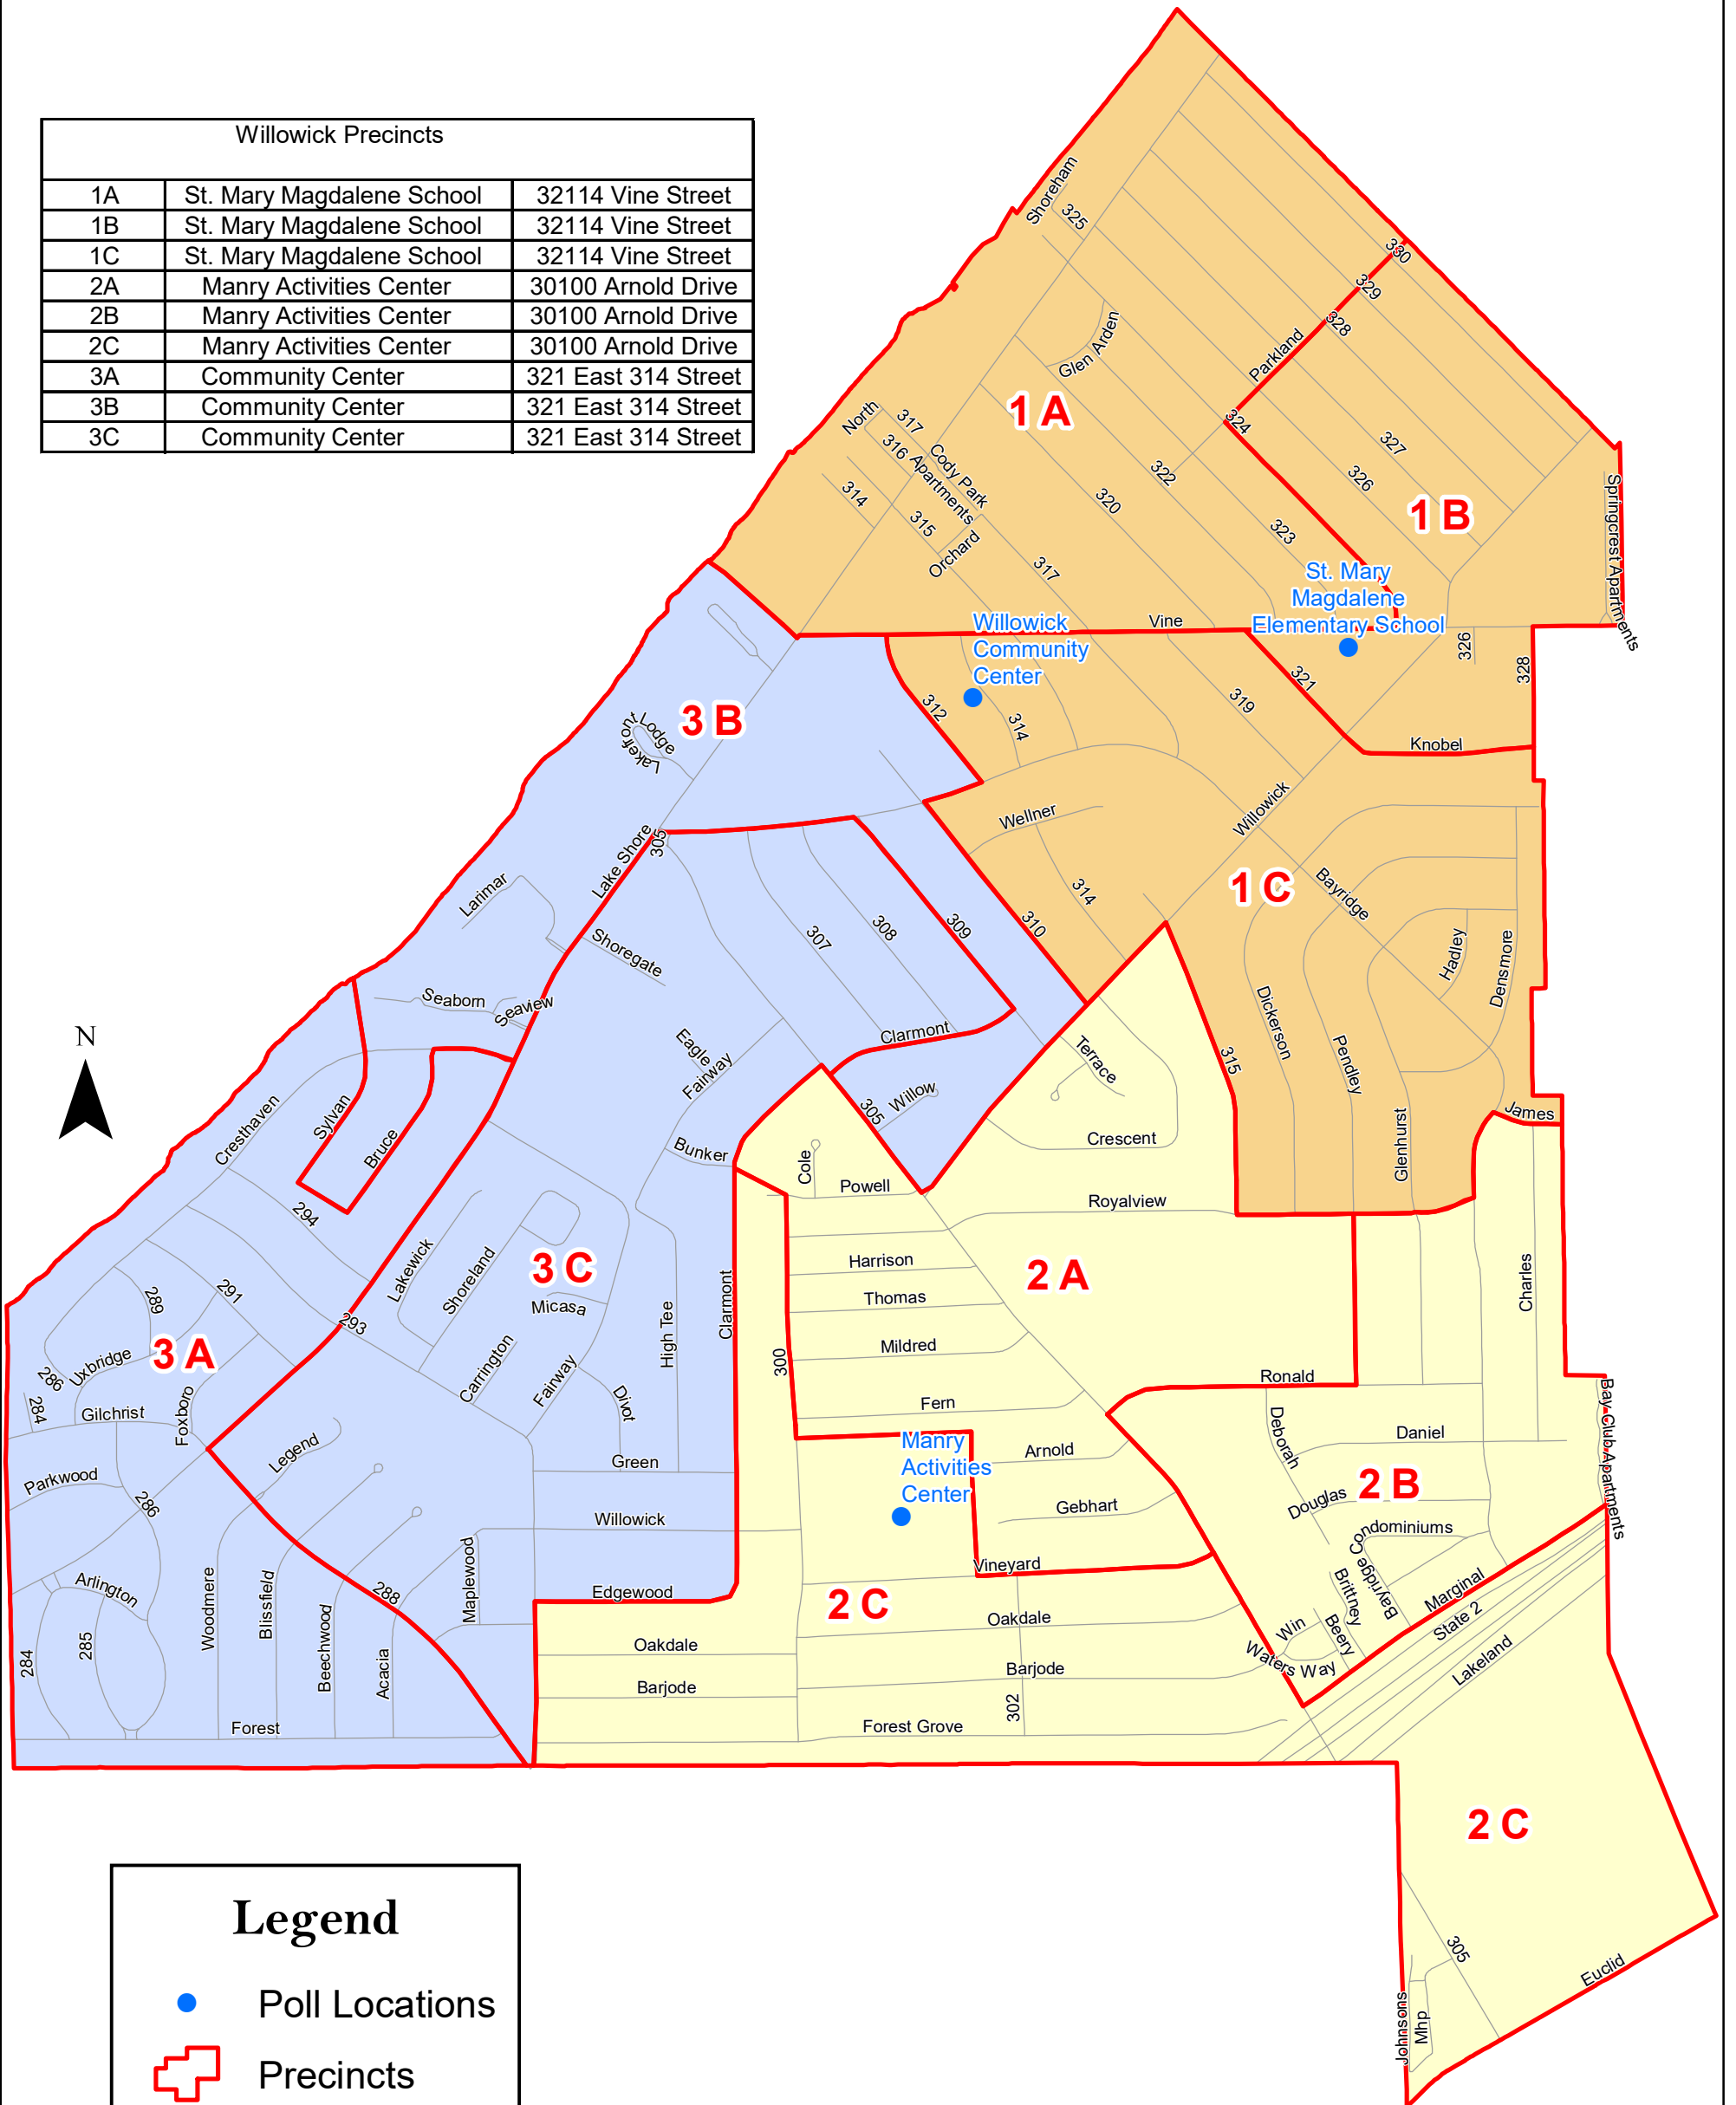

# Willowick

Willowick Precincts		
1A	St. Mary Magdalene School	32114 Vine Street
1B	St. Mary Magdalene School	32114 Vine Street
1C	St. Mary Magdalene School	32114 Vine Street
2A	Manry Activities Center	30100 Arnold Drive
2B	Manry Activities Center	30100 Arnold Drive
2C	Manry Activities Center	30100 Arnold Drive
3A	Community Center	321 East 314 Street
3B	Community Center	321 East 314 Street
3C	Community Center	321 East 314 Street

### Legend

- Poll Locations
- ⊕ Precincts

#### WARDS

- ⊕ 1
- ⊕ 2
- ⊕ 3

1 inch = 1,000 feet

This map was prepared by the Lake County GIS Department  
James Branch, Director - www.lakegis.org  
Lake County assumes no legal responsibility for the information contained on this map.  
Users noting errors or omissions are encouraged to contact the Lake County GIS Department at (440) 350 - 5970.